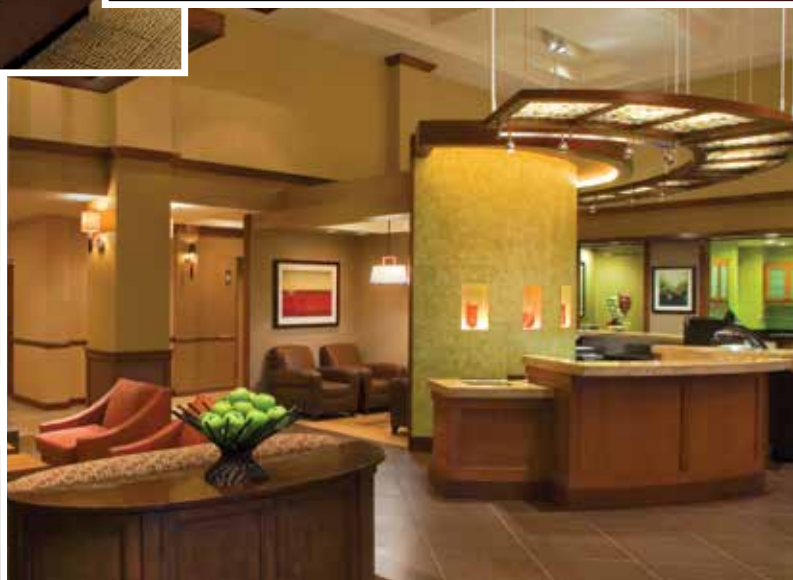

WELCOME
TO A
different
PLACE[®]

WHAT MAKES HYATT PLACE®

A *different* PLACE

YOUR GUIDE TO *all things* HYATT PLACE

HYATT PLACE ATLANTA/PERIMETER CENTER

HOTEL FEATURES

- Gallery Hosts available 24/7
- Free Wi-Fi and remote printing everywhere
- Express checkout at noon
- Free public computers with high-speed Internet access in the Gallery
- 24-hour StayFit Gym featuring cardio equipment with LCD touchscreens
- Smoke-free hotel
- Free parking
- Free shuttle service offered within a 3 mile radius, every day from 7:00 a.m. to 10:00 p.m.
- Outdoor pool
- Odds & Ends offers a menu of must-have items for guests to buy, borrow or enjoy for free

ROOMY ROOMS

- 150 guestrooms
- Hyatt Grand Bed®
- Swiveling 42" flat screen HDTV
- Hyatt Plug Panel™ (in select guestrooms)
- Cozy Corner is the perfect place to sit back and relax (sofa sleeper in all guestrooms)
- Mini-fridge and single-serve coffeemaker
- KenetMD™ luxury skin and hair care amenities
- Separate workspace

24/7 EAT & DRINK

- a.m. Kitchen Skillet™ is free with your stay and always has plenty to choose from with hot breakfast items, fresh fruit and more
 - Weekdays 6:30-9:00 a.m.
 - Weekends 7:00-10:00 a.m.
- 24/7 Gallery Menu offers freshly prepared meals any time day or night
- 24/7 Gallery Market offers perfectly packaged grab 'n go items, from snacks and sandwiches to pastries and sweets
- Coffee to Cocktails Bar offers specialty beverages made with Starbucks® espresso roast and a variety of premium beers, wines & cocktails