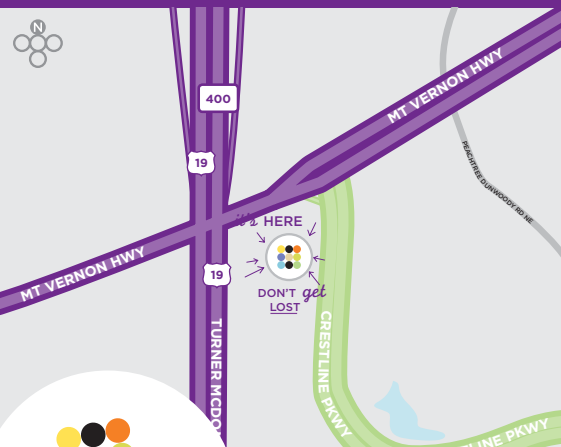

HYATT
PLACE®

hyattplace.com

HYATT PLACE ATLANTA/ PERIMETER CENTER

1005 Crestline Parkway
Atlanta, GA 30024, USA
P 770 730 9300
F 770 730 9398
hyattplaceperimeter.com

TRANSPORTATION

- From Hartsfield Jackson Airport: Driving takes 30-60 minutes or 45 minutes by MARTA
- From Downtown Atlanta: Driving takes 15-30 minutes or 30 minutes by MARTA
- From Interstate 285 at GA-400: Driving takes 5-10 minutes

888 HYATT HP
(888 492 8847)